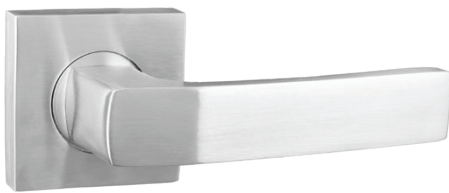

Katz
● SSS

Turn Escutcheon
● SSS

Emergency Release Escutcheon
● SSS

Euro Cylinder Escutcheon
● SSS

Oval Cylinder Escutcheon
● SSS