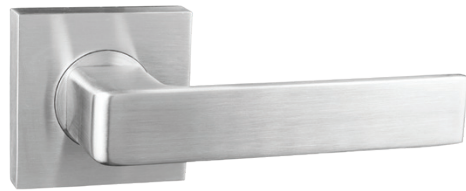

Angelo
● SSS