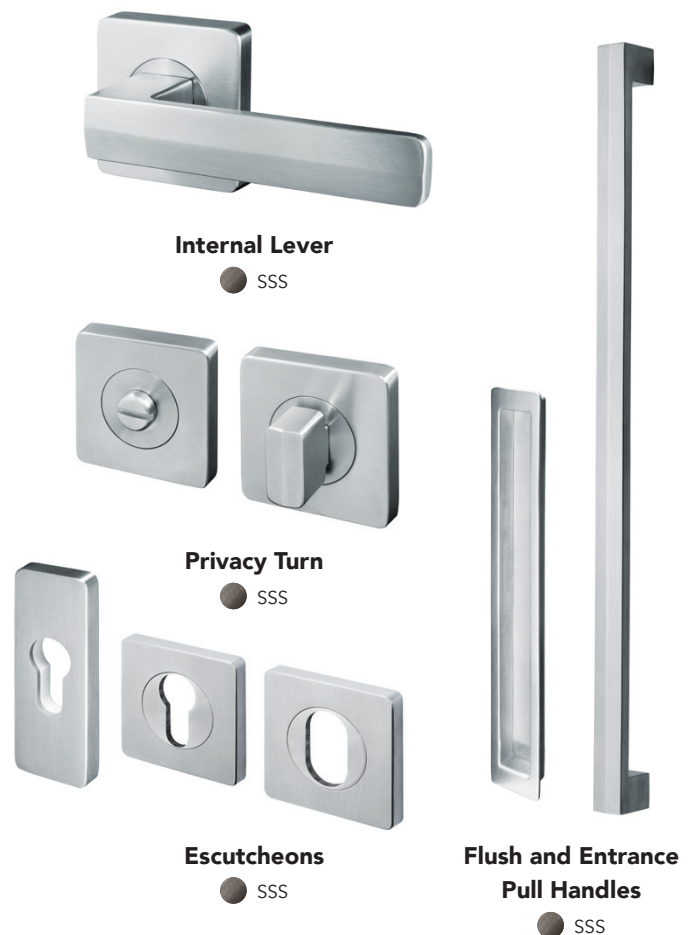

Designer style

Verta™ reinvents the classic with contemporary design. Stemming from modern trends, Verta™ blends beautiful form with designer functionality.

Verta's™ design features set a new standard for innovative style. Architectural lines create surfaces that reflect light in every direction; tactile surfaces surprise and delight; lineal planes soften to curved edges.

Each element of Verta has been sourced, crafted and finished by experts. Constructed from the highest-quality, marine-grade 316 stainless steel, Verta is manufactured and finished with watch-maker precision. Tested to over 200,000 cycles, Verta is an investment in style for now and the future.