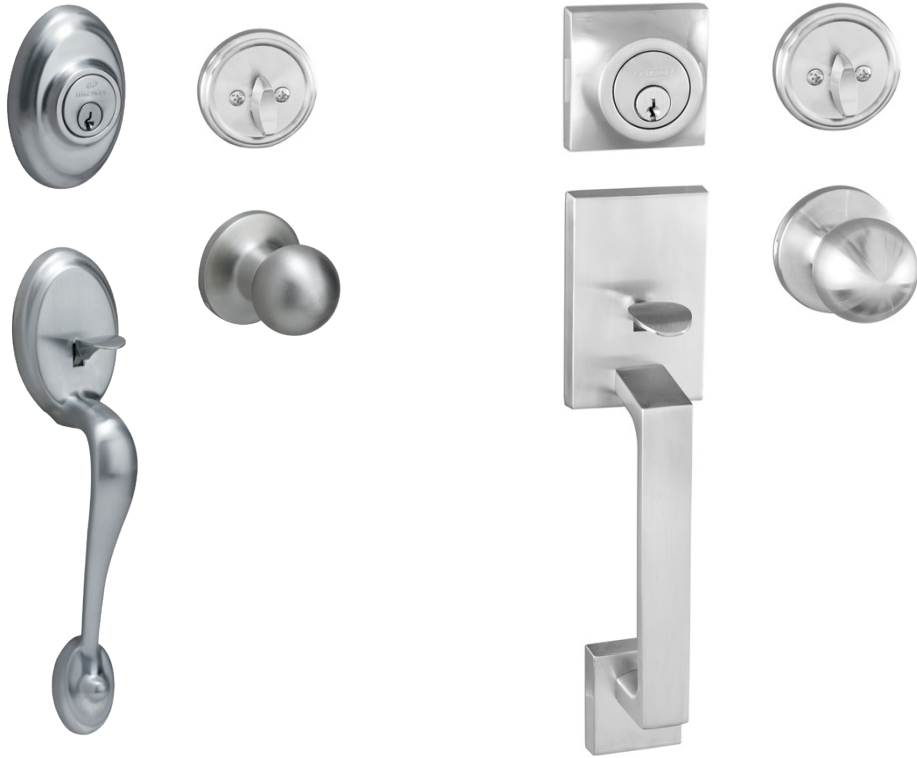

Verta™ Lever

Technical Specifications	Functions	Accessories	Warranty
<ul style="list-style-type: none"> - 316 Marine grade stainless steel <p>Rose Specifications</p> <ul style="list-style-type: none"> - 57mm x 57mm x D12mm <p>Door type</p> <ul style="list-style-type: none"> - Timber - Metal <p>Backset</p> <ul style="list-style-type: none"> - 60mm (70mm available) - Suitable to use latch furniture with mortice locks <p>Door thickness</p> <ul style="list-style-type: none"> - 35mm - 50mm 	<ul style="list-style-type: none"> Latch furniture Passage Privacy turn Dummy trim 	<p>Locks/latches</p> <ul style="list-style-type: none"> - Schlage 12000 Passage Latch - ME Mortice Lock (60mm) - Schlage 12081 Tubular Bolt (privacy turn only) - Legge 990MF Mortice Lock <p>Escutcheons</p> <ul style="list-style-type: none"> - Oval cylinder - Euro cylinder - Turn - Emergency 	<ul style="list-style-type: none"> 25 year finish 10 year mechanical

Verta™ Entrance Pull Handle

Technical Specifications	Accessories	Warranty
<ul style="list-style-type: none"> - 316 Marine grade stainless steel - 800mm length <p>Door type</p> <ul style="list-style-type: none"> - Timber - Metal <p>Door thickness</p> <ul style="list-style-type: none"> - 35mm - 50mm <p>Fixing</p> <ul style="list-style-type: none"> - Fixing centres 762mm - Back to back or single. Sold in pairs 	<p>Locks/Bolts</p> <ul style="list-style-type: none"> - ME Series Roller Deadbolt and Cylinder (available as a complete lockset) - Legge 990MF Mortice Deadlock <p>Cylinders</p> <ul style="list-style-type: none"> - ME C4 Euro - Schlage 5 or 6 Pin Euro - 990 C4 Oval 	<ul style="list-style-type: none"> 25 year finish 10 year mechanical

Schlage **Regent Series**

Entrance Sets

**Monaco Entrance Set
with Denver Knob***

● SCP

**Boston Entrance Set
with Denver Knob***

● SCP

* Gripset knob interchangeable with any Regent Series dummy trim lever. Purchase separately.