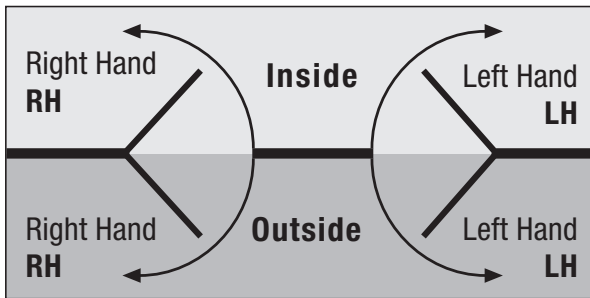

Handing and General Information

Door Handing Guide