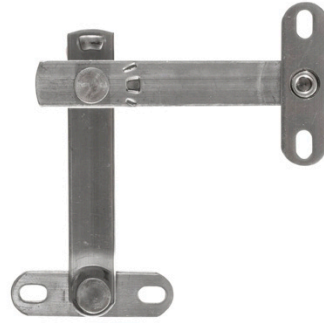

Non-Detachable

● SSS

Technical Specifications	Functions	Warranty
Available in detachable or non-detachable models	Restricts window opening to 150mm	10 year mechanical and finish