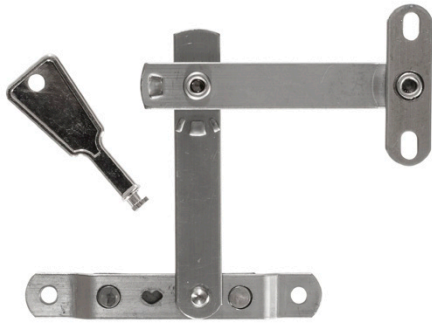

Standard

Deadlocking
● B

External locking
● B

Locking by snib only
● B

Dummy
● B

Slimline

Deadlocking
● B

External locking
● B

Technical Specifications	Functions	Accessories	Warranty
Door Thickness - 30mm - 50mm	Deadlocking External locking Locking by Snib only Dummy	Cylinder - Schlage 6 Pin C flute brass - C4 Pin cylinder available as an option	10 year mechanical and finish