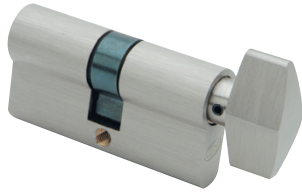

Schlage **ME Euro Mortice Locks**

ME60
Entrance Lock
● SSS

ME60
Roller Deadlock
● SSS

Technical Specifications	Accessories	Compatible Furniture	Warranty
Door Type - Aluminium - Timber Door Thickness - 32 - 42mm (When using standard 65mm cylinder with a 10mm escutcheon) Extended cylinders available	- Escutcheons Cylinders (ordered separately) - ME C4 5 or 6 Pin Euro - Schlage C5 or 6 Pin Euro Rebate kits - MERKSS Rebate kit for ME60 - MERKRSS Rebate kit for ME60RL	- Medio Series - 7000 Series - 9000 Series - Pull handle range - Verta™ - Grande Series	10 year mechanical

Lock Specifications		
Lock ME60 Entrance Lock ME60 Roller Deadlock	Follower to turn centre 85mm	Backset 60mm 60mm

Schlage **Euro Profile Cylinders**

Cylinder and Turn

● SCP

Double Cylinder

● SCP

Technical Specifications	Functions	Compatible Locks	Warranty
<ul style="list-style-type: none"> - Universal applications <p>Keyway</p> <ul style="list-style-type: none"> - Schlage C5 Keyway <p>Keying Options</p> <ul style="list-style-type: none"> - KA Keyed Alike - KD Keyed to Differ - RCK Residential Construction Keyed 	<ul style="list-style-type: none"> - Cylinder and turn - Double cylinder - Half turn - Half cylinder 	<ul style="list-style-type: none"> - ME Series Euro Mortice Lock 	<ul style="list-style-type: none"> - 10 year mechanical