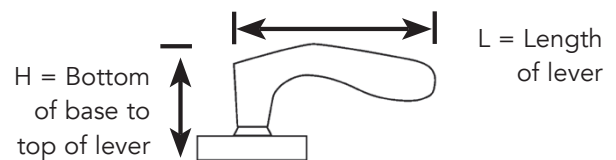

Lever Dimension Guide