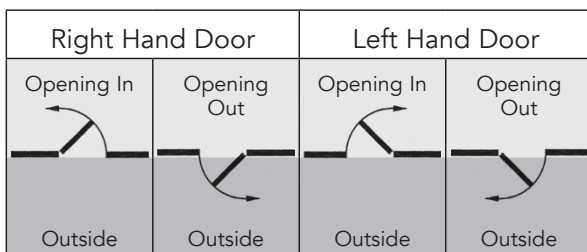

Hinge Handing Guide (Model 13227)