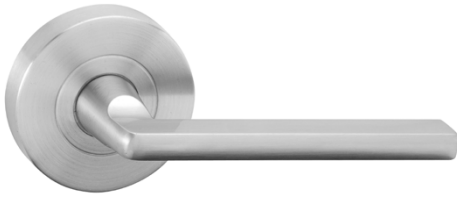

Diva
● SCP

Mila
● SCP

Stella
(shown with privacy)
● SCP

Technical Specifications	Functions	Accessories	Warranty
<p>Rose Specifications</p> <ul style="list-style-type: none"> - Ø55mm x D12mm - Concealed Fixing <p>Door Type</p> <ul style="list-style-type: none"> - Timber - Metal <p>Backset</p> <ul style="list-style-type: none"> - 60mm (70mm backset available) - Suitable to use latch furniture with mortice locks and escutcheons <p>Door Thickness</p> <ul style="list-style-type: none"> - Furniture 32mm - 50mm - Passage 32mm - 50mm - Privacy 32mm - 42mm 	<ul style="list-style-type: none"> Latch furniture Passage Privacy Dummy trim 	<p>Locks/Latches</p> <ul style="list-style-type: none"> - Schlage 60mm Latchbolt - ME Mortice Lock (60mm) - Legge 990MF Mortice Lock <p>Cylinders</p> <ul style="list-style-type: none"> - ME C4 5 or 6 Pin Euro - Schlage 5 or 6 Pin Euro - Legge 990 Oval Cylinder <p>Escutcheons</p> <ul style="list-style-type: none"> - L30S round - L30SS square 	<p>10 year mechanical and finish</p>