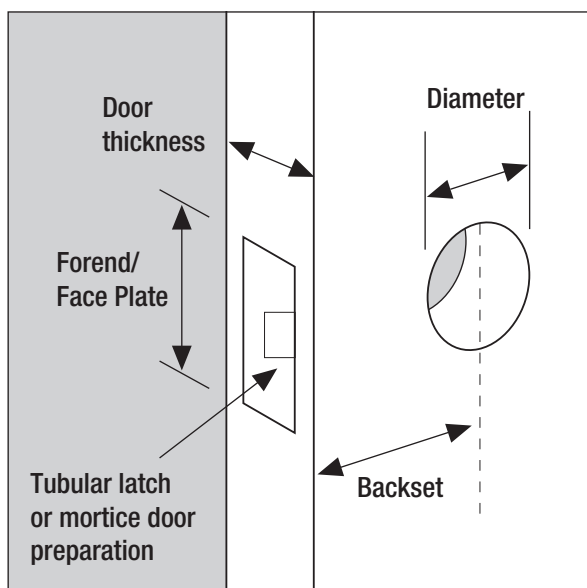

Schlage Addison Entrance Set

Handing and General Information

Door Handing Guide

Hinge Handing Guide (Model 13227)

Common Terms

Door Preparation - A term used for the cut-outs or holes made to the door for the particular lock being installed.

Backset - The distance from the edge of the door to the centre line of prep in door.

Door Thickness - The measurement from outside front through to outside back of door. All locks have a minimum / maximum door thickness which they will fit.