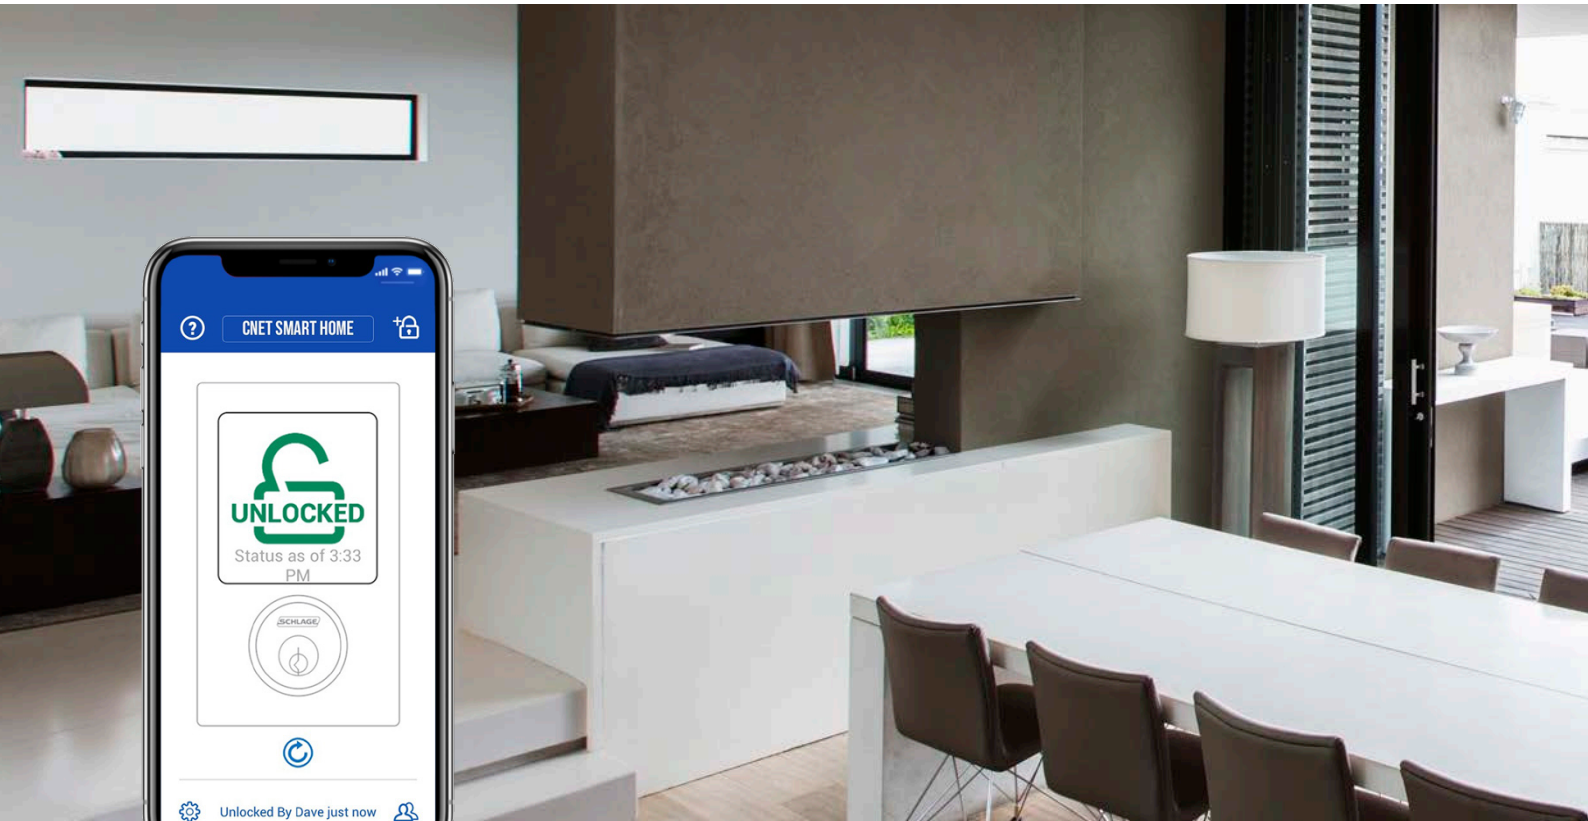

Endless possibilities to
transform any space with
Schlage's wide variety of styles
and innovative technology.

Keyless entrance hardware

Smart style. **Smarter thinking.**

Schlage Sense™ Smart Deadbolt with Century gripset